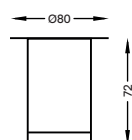

Lampholder: E27	Light Source
Power	1x60W
Flux	n/a

IP20 | 230Vac | 50/60Hz

Dimensions

mm

Application

Finishes

- .01 White / RAL 9010
- .12 Brushed stainless steel
- .14 Polished brass

Design: Álvaro Siza