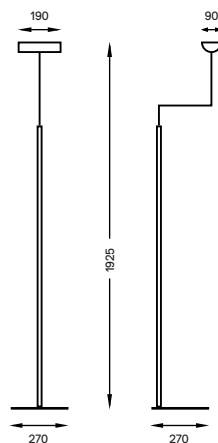

Dimensions

mm

Application

Finishes

● .12 Brushed stainless steel