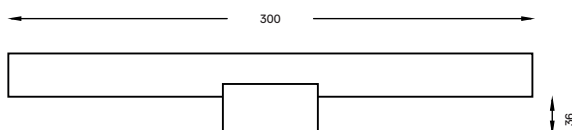

Linestra LED

2700K

Light Source

IP20 | 230Vac | 50/60Hz

Power

1x6W

Flux

250lm

Dimensions