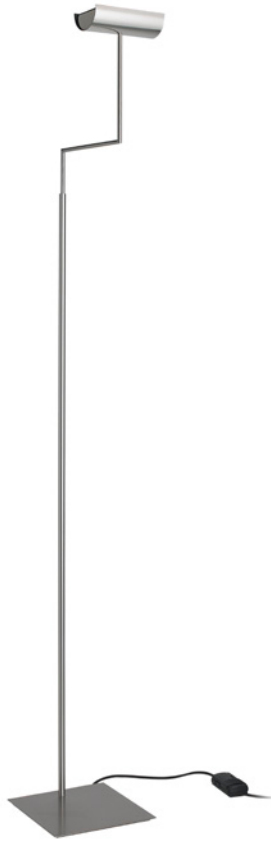

Design: Álvaro Siza
Recessed luminaire.
Porcelain lampholder.
Lamp not included.

11010

Lampholder: E27	Light Source	IP20 230Vac 50/60Hz
Power	1x60W	 
Flux	n/a	

Dimensions

 mm

 70

Application

Finishes

-  .01 White / RAL 9010
-  .12 Brushed stainless steel
-  .14 Polished brass

Design: Álvaro Siza
 Surface mounted luminaire.
 Body in painted steel, brushed stainless steel or brass.
 Porcelain lampholder.
 Lamp not included.

12456

Linestra LED 2700K

Light Source

IP20 | 230Vac | 50/60Hz

Power **1x16W**

Flux **1000lm**

Dimensions

Application

Finishes

● .12 Brushed stainless steel

Design: Álvaro Siza
 Floor luminaire.
 Body brushed stainless steel.
 Support and body in polished stainless steel.
 High performance aluminium reflector.
 Cable in black fabric.
 Supplied with dimmer.