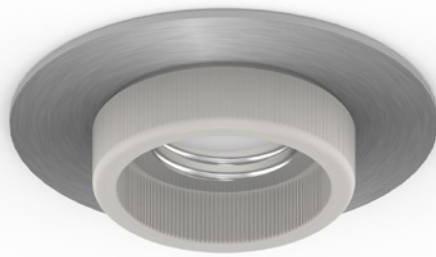

Design: Álvaro Siza
Recessed luminaire.
Porcelain lampholder.
Lamp not included.

11010

Lampholder: E27	Light Source	IP20 230Vac 50/60Hz
Power	1x60W	 
Flux	n/a	

Dimensions

 mm

 70

Application

Finishes

-  .01 White / RAL 9010
-  .12 Brushed stainless steel
-  .14 Polished brass

Design: Álvaro Siza
 Surface mounted luminaire.
 Body in painted steel, brushed stainless steel or brass.
 Porcelain lampholder.
 Lamp not included.

Lampholder: E27	Light Source
Power	1x60W
Flux	n/a

IP20 | 230Vac | 50/60Hz

Dimensions

mm

Application

Finishes

- .01 White / RAL 9010
- .12 Brushed stainless steel
- .14 Polished brass

Design: Álvaro Siza

Finishes

-  .11 Polished stainless steel
-  .15 Copper

Design: Eduardo Souto de Moura
 Floor luminaire.
 Body in painted steel.
 Support in white concrete.
 High performance aluminium reflector.
 Cable in grey fabric.
 Supplied with dimmer and lamp.