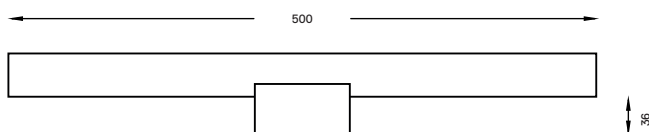

Dimensions

Application

Finishes

● .12 Brushed stainless steel