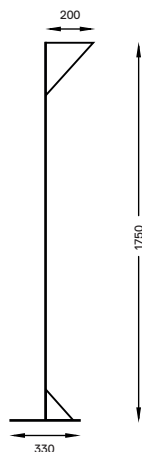

Design: Álvaro Siza
Recessed luminaire.
Porcelain lampholder.
Lamp not included.

11010

Lampholder: E27	Light Source	IP20 230Vac 50/60Hz
Power	1x60W	 
Flux	n/a	

Dimensions

 mm

 70

Application

Finishes

Lampholder: E27	Light Source
Power	1x60W
Flux	n/a

IP20 | 230Vac | 50/60Hz

Dimensions

mm

Application

Finishes

- .01 White / RAL 9010
- .12 Brushed stainless steel
- .14 Polished brass

Design: Álvaro Siza

IP20 | 230Vac | 50/60Hz

Power

18W

Flux

1400lm

Dimensions

 mm

Application