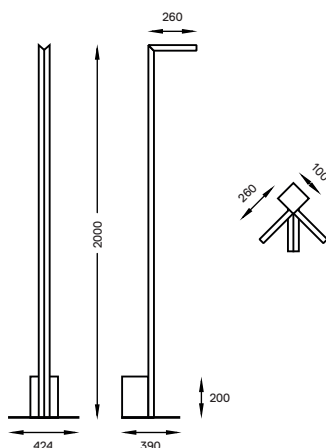

QT-DE

Lampholder: R7s

Light Source

IP20 | 230Vac | 50/60Hz

Power

1x160W

Flux

n/a

Dimensions