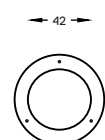

Lampholder: E27	Light Source
Power	1x60W
Flux	n/a

IP20 | 230Vac | 50/60Hz

Dimensions

mm

Application

Finishes

- .01 White / RAL 9010
- .12 Brushed stainless steel
- .14 Polished brass

Design: Álvaro Siza