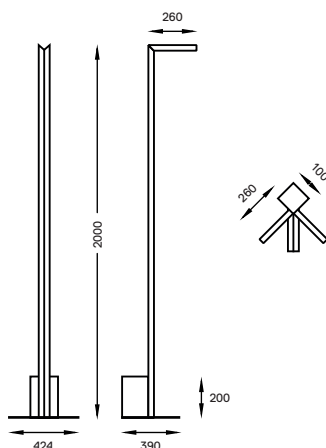

Dimensions

Application

Finishes

- .01 White / RAL 9010
- .03 Grey / RAL 9007