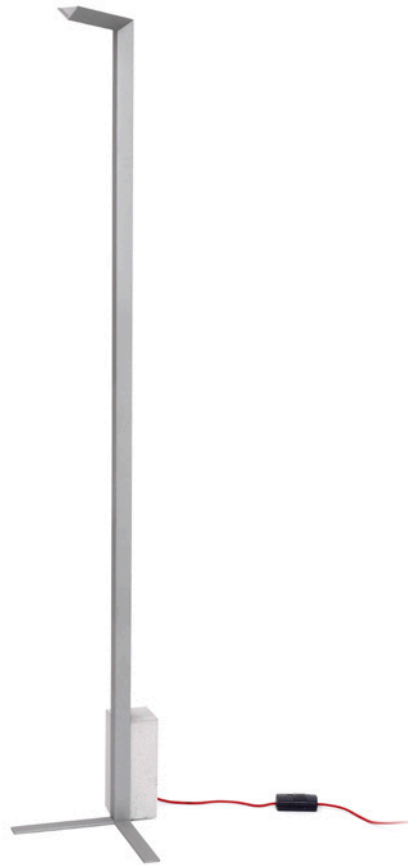

Design: Eduardo Souto de Moura
Floor luminaire.
Body in painted steel.
Support in white concrete.
High performance aluminium reflector.
Cable in red fabric.
Supplied with dimmer and lamp.

13600

QT-DE

Lampholder: R7s

Light Source

IP20 | 230Vac | 50/60Hz

Power

1x230W

Flux

n/a