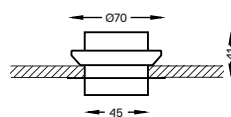

Design: Álvaro Siza
Recessed luminaire.
Porcelain lampholder.
Lamp not included.

11010

Lampholder: E27	Light Source	IP20 230Vac 50/60Hz
Power	1x60W	 
Flux	n/a	

Dimensions

 mm

 70

Application

Finishes

Lampholder: E27	Light Source
Power	1x60W
Flux	n/a

IP20 | 230Vac | 50/60Hz

Dimensions

mm

Application

Finishes

- .01 White / RAL 9010
- .12 Brushed stainless steel
- .14 Polished brass

Design: Álvaro Siza