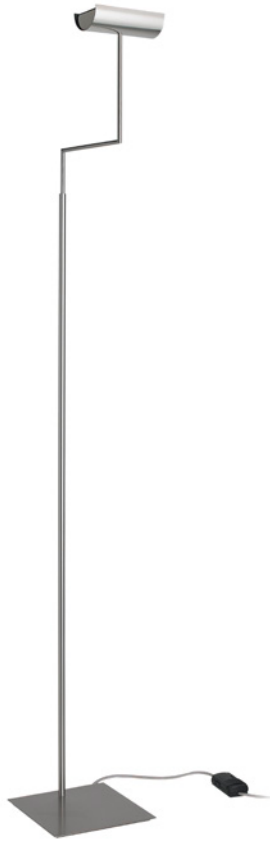

Design: Álvaro Siza
Recessed luminaire.
Porcelain lampholder.
Lamp not included.

11010

Lampholder: E27	Light Source	IP20 230Vac 50/60Hz
Power	1x60W	 
Flux	n/a	

Dimensions

 mm

 70

Application

Finishes

-  .01 White / RAL 9010
-  .12 Brushed stainless steel
-  .14 Polished brass

Design: Álvaro Siza
 Surface mounted luminaire.
 Body in painted steel, brushed stainless steel or brass.
 Porcelain lampholder.
 Lamp not included.

Finishes

● .12 Brushed stainless steel

Design: Álvaro Siza
 Floor luminaire.
 Body brushed stainless steel.
 Support and body in polished stainless steel.
 High performance aluminium reflector.
 Cable in black fabric.
 Supplied with dimmer.

 mm

Application

Finishes

● .12 Brushed stainless steel

Design: Álvaro Siza
 Floor luminaire.
 Body brushed stainless steel.
 Support and body in polished stainless steel.
 High performance aluminium reflector.
 Cable in grey fabric.
 Supplied with dimmer.