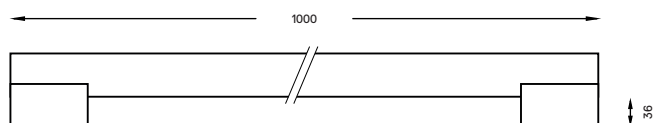

12456

Linestra LED 2700K

Light Source

IP20 | 230Vac | 50/60Hz

Power **1x16W**

Flux **1000lm**

Dimensions

Application