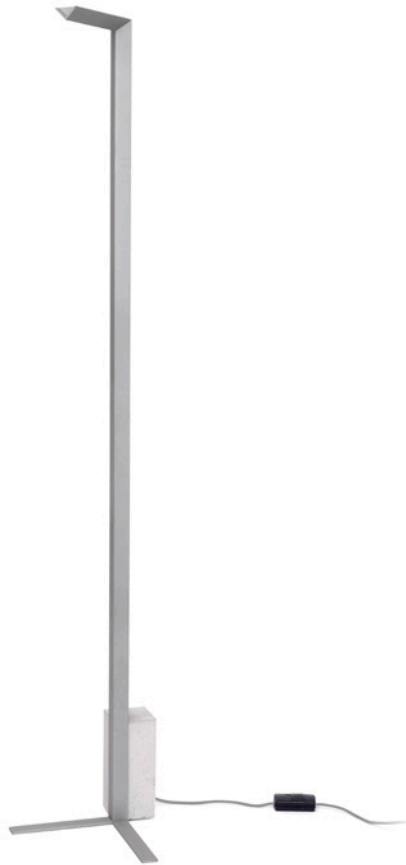

Design: Eduardo Souto de Moura
Floor luminaire.
Body in painted steel.
Support in white concrete.
High performance aluminium reflector.
Cable in grey fabric.
Supplied with dimmer and lamp.

13610